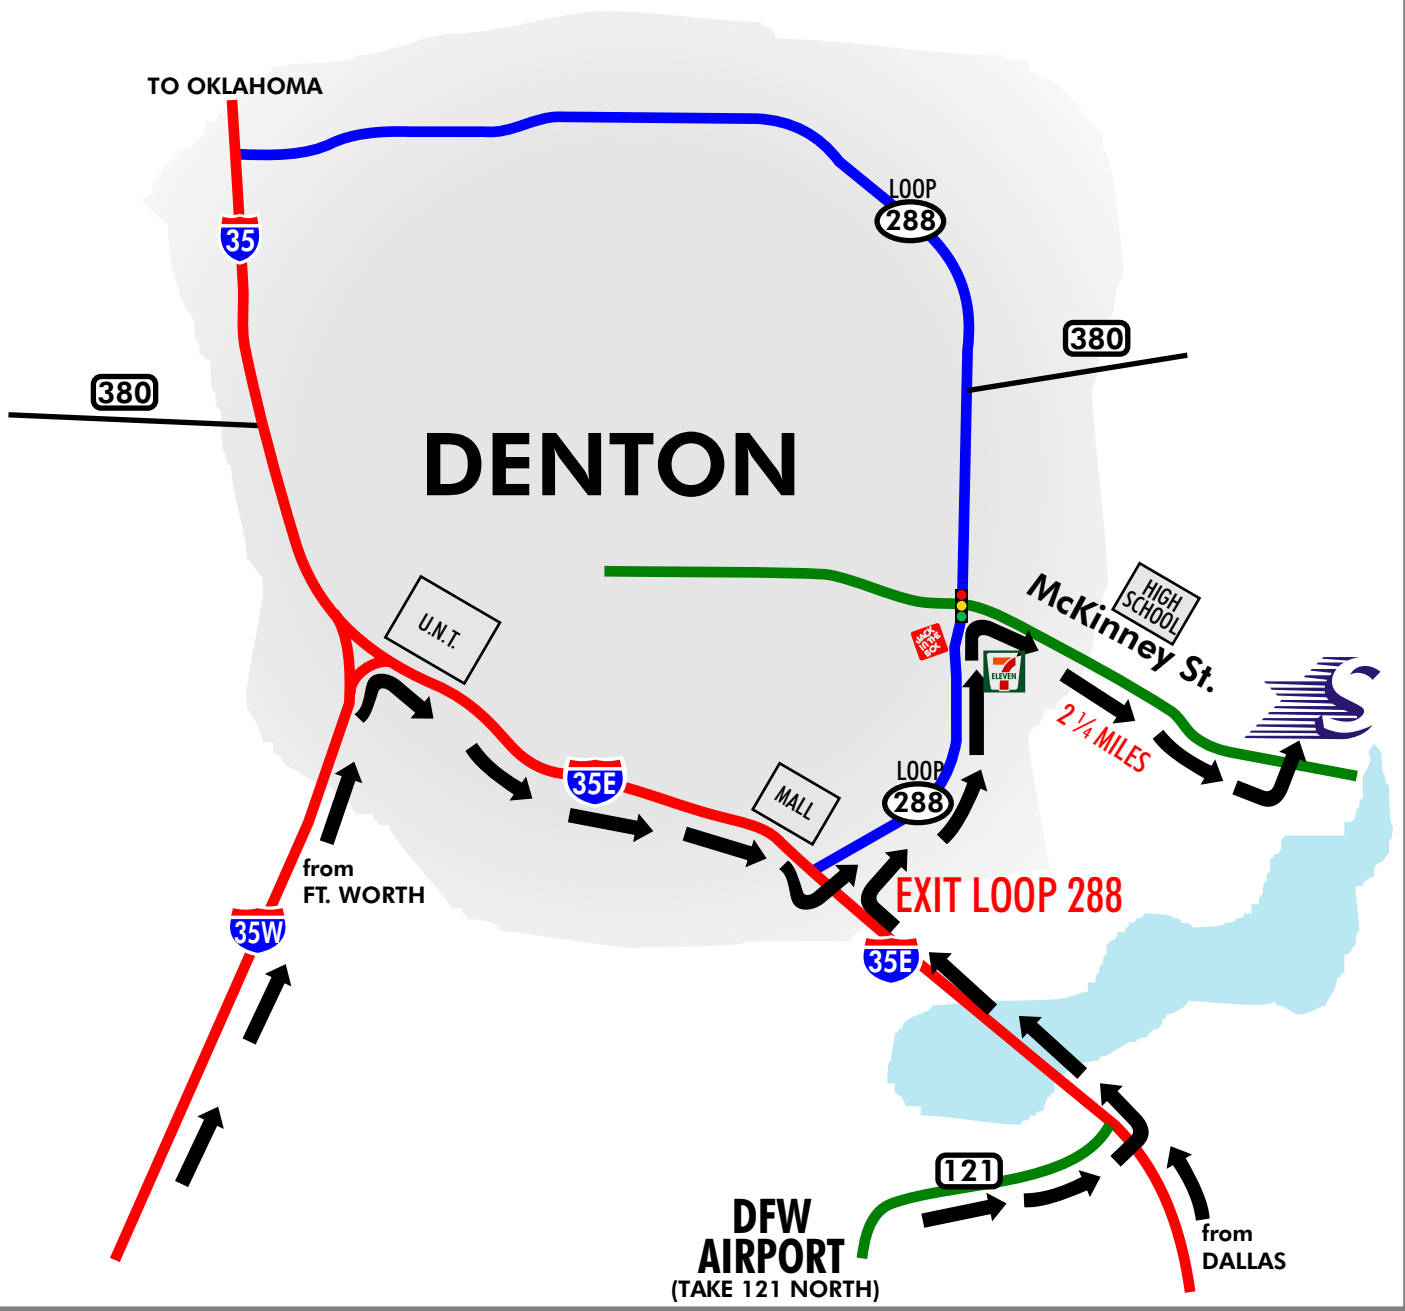

- FROM **DFW**, TAKE **121 NORTH** TO **I-35E NORTH**;
 - FROM **DALLAS**, TAKE **I-35E NORTH**;
 - FROM **FT. WORTH**, TAKE **I-35W NORTH**, THEN **EXIT TO I-35E SOUTH-**
- THEN: FROM I-35E, EXIT LOOP 288 & GO NORTH PAST MALL, WALMART, LOWES-
TURN RIGHT ON McKinney St. BY 7-ELEVEN-
GO 2 ¼ MILES, PAST THE HIGH SCHOOL & MOBILE HOME PARK,
WE'RE JUST PAST THE CURVE, ON THE LEFT.**